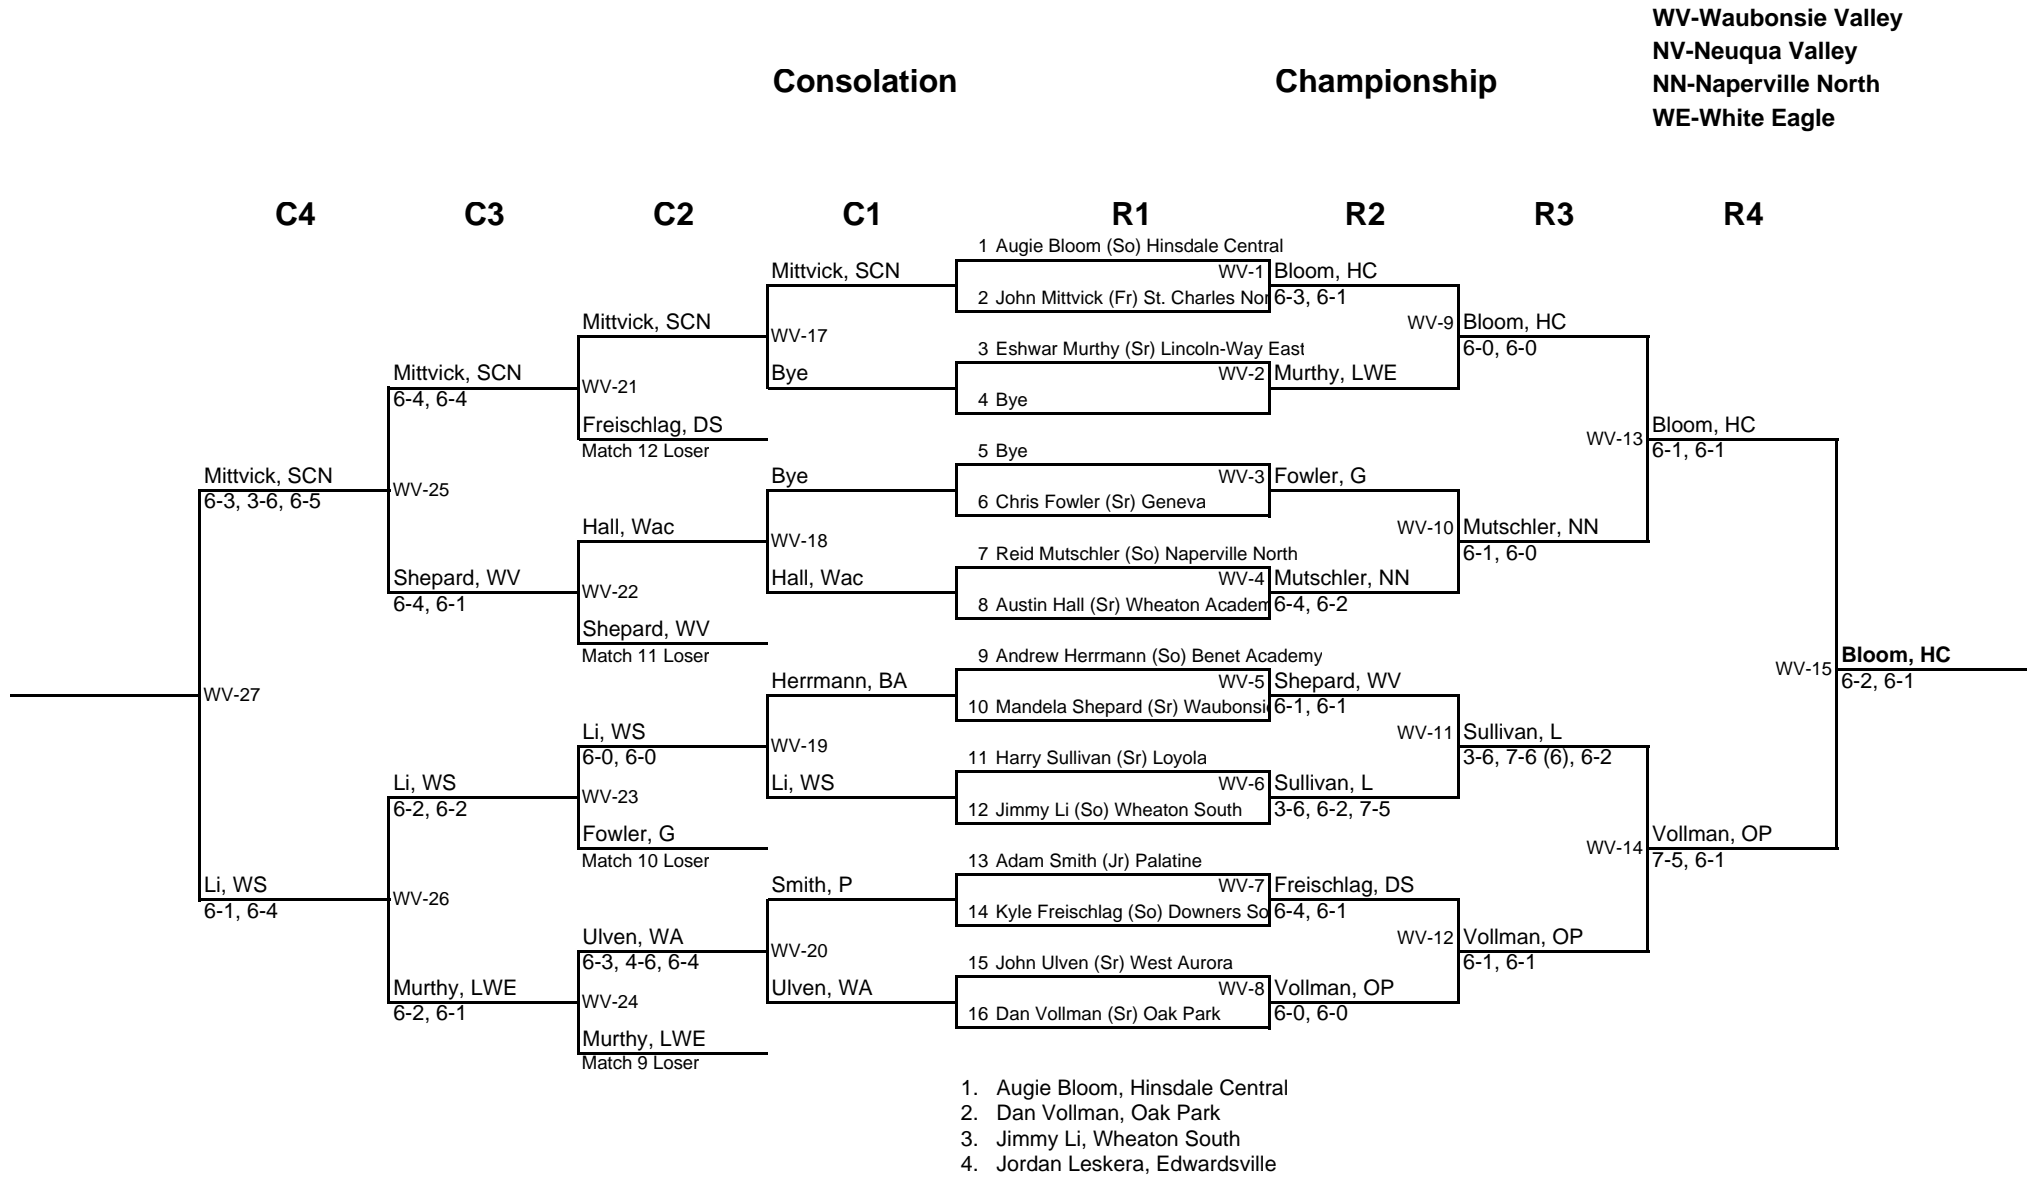

NaperValley Invitational May 2nd & 3rd, 2008

Final Results

Team	Points	Place
Oak Park River Forest	82	1
Hinsdale Central	78	2
Naperville North	48	3
Waubonsie Valley	32	4
Wheaton Warrenville South	32	4
Downers South	30	6
St. Charles North	29	7
Benet Academy	28	8
Lincoln-Way East	27	9
Loyola Academy	26	10
Wheaton Academy	23	11
Geneva	17	12
Palatine	15	13
West Aurora	7	14

Naper Valley Invitational May 2nd & 3rd, 2008

1st Singles

WV-Waubonsie Valley
 NV-Neuqua Valley
 NN-Naperville North
 WE-White Eagle

NaperValley Invitational May 2nd & 3rd, 2008

1st Singles

BRACKET A

Loser from C1

Third Place

BRACKET B

Loser from Bracket A

BRACKET C

Loser from C2

NaperValley Invitational May 2nd & 3rd, 2008

2nd Singles

BRACKET A