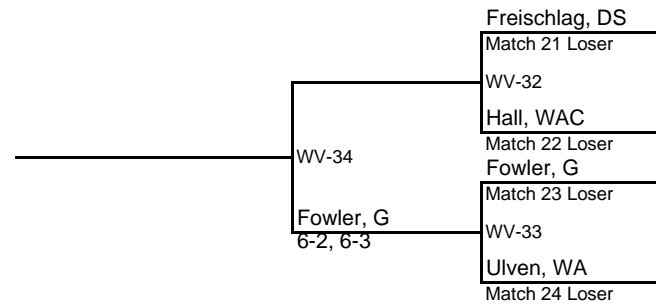

Third Place

BRACKET B

Loser from Bracket A

BRACKET C

Loser from C2

NaperValley Invitational May 2nd & 3rd, 2008

2nd Singles

BRACKET A

Loser from C1

Third Place

BRACKET B

Loser from Bracket A

BRACKET C

Loser from C2

Naper Valley Invitational May 2nd & 3rd, 2008

1st Doubles