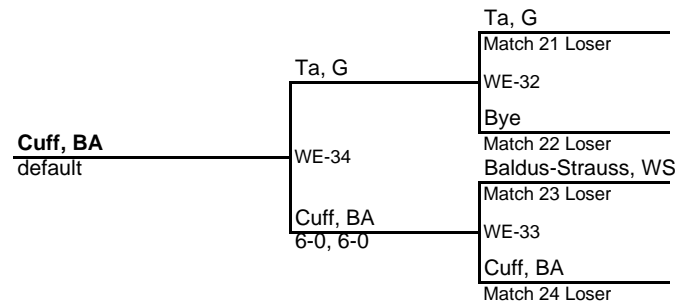

Third Place

BRACKET B

Loser from Bracket A

BRACKET C

Loser from C2

NaperValley Invitational May 2nd & 3rd, 2008

2nd Singles

BRACKET A

Loser from C1

Third Place

BRACKET B

Loser from Bracket A

BRACKET C

Loser from C2

Naper Valley Invitational May 2nd & 3rd, 2008

1st Doubles

BRACKET A Loser from C1

Third Place

BRACKET B Loser from Bracket A

BRACKET C Loser from C2

Naper Valley Invitational May 2nd & 3rd, 2008

2nd Doubles

BRACKET A Loser from C1

Third Place