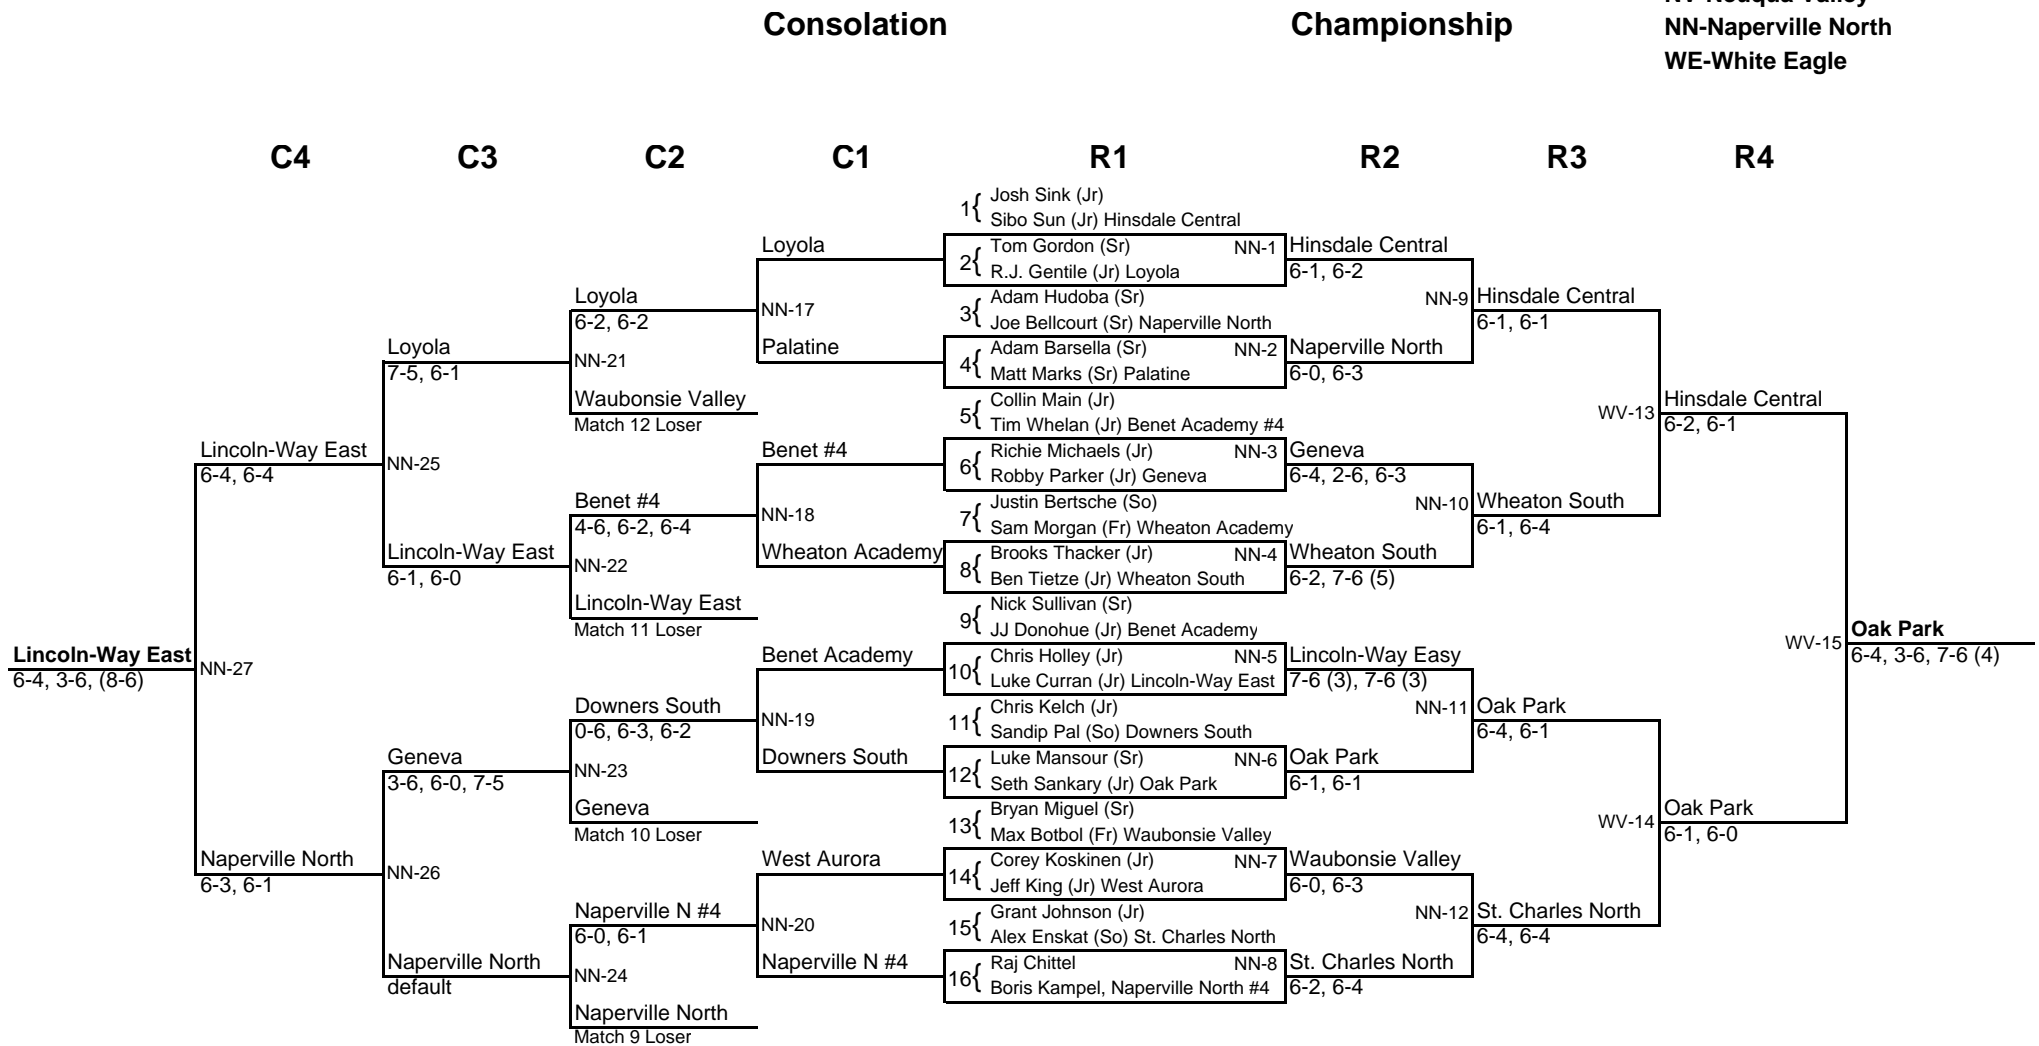

BRACKET A Loser from C1

Third Place

BRACKET B Loser from Bracket A

BRACKET C Loser from C2

Naper Valley Invitational May 2nd & 3rd, 2008

2nd Doubles

BRACKET A Loser from C1

Third Place

BRACKET B Loser from Bracket A

BRACKET C Loser from C2

Naper Valley Invitational May 2nd & 3rd, 2008

3rd Doubles

WV-Waubonsie Valley
NV-Neuqua Valley
NN-Naperville North
WE-White Eagle

1. Sink\Sun, Hinsdale Central
2. McCommas\Schlueter, Edwardsville
3. Mansour\Sankary, Oak Park
4. Garner\Birsic, Quincy

Naper Valley Invitational May 2nd & 3rd, 2008

3rd Doubles

BRACKET A Loser from C1

Third Place

BRACKET B Loser from Bracket A

BRACKET C Loser from C2