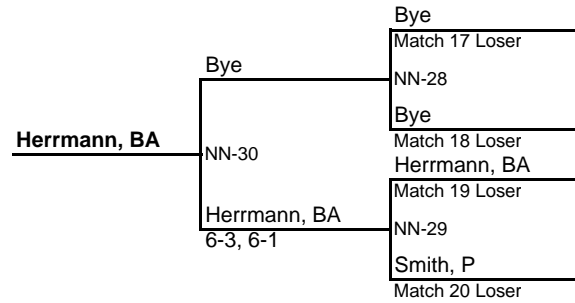

NaperValley Invitational May 2nd & 3rd, 2008

Final Results

Team	Points	Place
Oak Park River Forest	82	1
Hinsdale Central	78	2
Naperville North	48	3
Waubonsie Valley	32	4
Wheaton Warrenville South	32	4
Downers South	30	6
St. Charles North	29	7
Benet Academy	28	8
Lincoln-Way East	27	9
Loyola Academy	26	10
Wheaton Academy	23	11
Geneva	17	12
Palatine	15	13
West Aurora	7	14

Naper Valley Invitational May 2nd & 3rd, 2008

1st Singles

WV-Waubonsie Valley
 NV-Neuqua Valley
 NN-Naperville North
 WE-White Eagle

NaperValley Invitational May 2nd & 3rd, 2008

1st Singles

BRACKET A

Loser from C1

Third Place

BRACKET B

Loser from Bracket A

BRACKET C

Loser from C2

NaperValley Invitational May 2nd & 3rd, 2008

2nd Singles

BRACKET A

Loser from C1

Third Place

BRACKET B

Loser from Bracket A

BRACKET C

Loser from C2

Naper Valley Invitational May 2nd & 3rd, 2008

1st Doubles