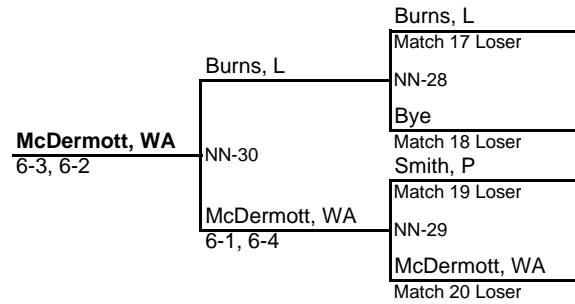

NaperValley Invitational May 2nd & 3rd, 2008

Final Results

Team	Points	Place
Oak Park River Forest	82	1
Hinsdale Central	78	2
Naperville North	48	3
Waubonsie Valley	32	4
Wheaton Warrenville South	32	4
Downers South	30	6
St. Charles North	29	7
Benet Academy	28	8
Lincoln-Way East	27	9
Loyola Academy	26	10
Wheaton Academy	23	11
Geneva	17	12
Palatine	15	13
West Aurora	7	14

Naper Valley Invitational May 2nd & 3rd, 2008

1st Singles

WV-Waubonsie Valley
 NV-Neuqua Valley
 NN-Naperville North
 WE-White Eagle

NaperValley Invitational May 2nd & 3rd, 2008

1st Singles

BRACKET A

Loser from C1

Third Place

BRACKET B

Loser from Bracket A

BRACKET C

Loser from C2

NaperValley Invitational May 2nd & 3rd, 2008

2nd Singles

BRACKET A

Loser from C1

Third Place

BRACKET B

Loser from Bracket A

BRACKET C

Loser from C2

Naper Valley Invitational May 2nd & 3rd, 2008

1st Doubles