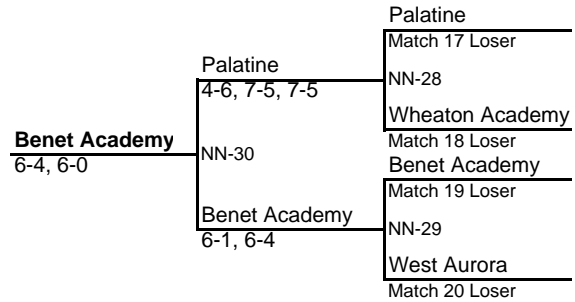

NaperValley Invitational May 2nd & 3rd, 2008

Final Results

Team	Points	Place
Oak Park River Forest	82	1
Hinsdale Central	78	2
Naperville North	48	3
Waubonsie Valley	32	4
Wheaton Warrenville South	32	4
Downers South	30	6
St. Charles North	29	7
Benet Academy	28	8
Lincoln-Way East	27	9
Loyola Academy	26	10
Wheaton Academy	23	11
Geneva	17	12
Palatine	15	13
West Aurora	7	14

BRACKET A Loser from C1

Third Place

BRACKET B Loser from Bracket A

BRACKET C Loser from C2

Naper Valley Invitational May 2nd & 3rd, 2008

2nd Doubles

BRACKET A Loser from C1

Third Place

BRACKET B Loser from Bracket A

BRACKET C Loser from C2

Naper Valley Invitational May 2nd & 3rd, 2008

3rd Doubles

WV-Waubonsie Valley
NV-Neuqua Valley
NN-Naperville North
WE-White Eagle

1. Sink\Sun, Hinsdale Central
2. McCommas\Schlueter, Edwardsville
3. Mansour\Sankary, Oak Park
4. Garner\Birsic, Quincy

Naper Valley Invitational May 2nd & 3rd, 2008

3rd Doubles

BRACKET A Loser from C1

Third Place

BRACKET B Loser from Bracket A

BRACKET C Loser from C2